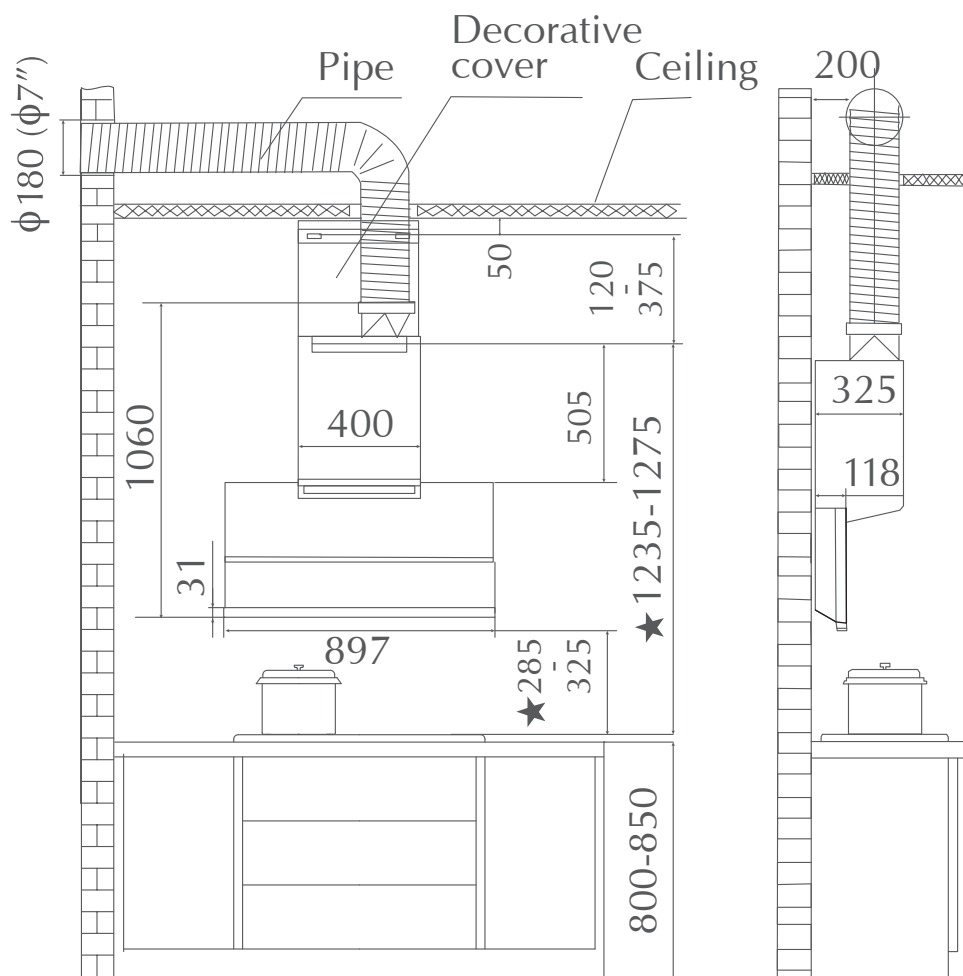

INSTALLATION GUIDE

Hood AMG9007

\star Distance is calculated from the pan support of hob