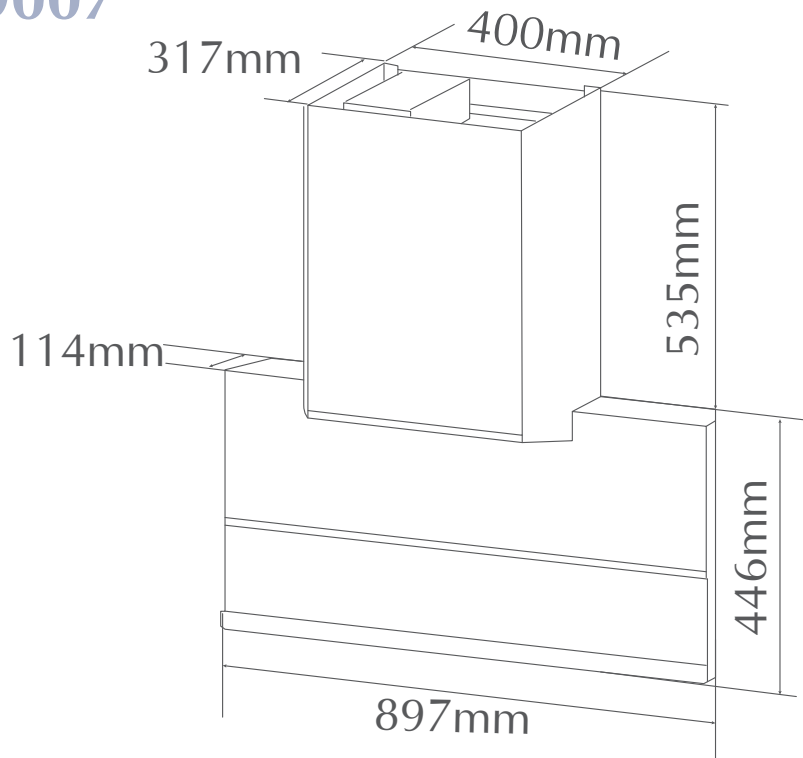

INSTALLATION GUIDE

Hood AMG9007

\star Distance is calculated from the pan support of hob